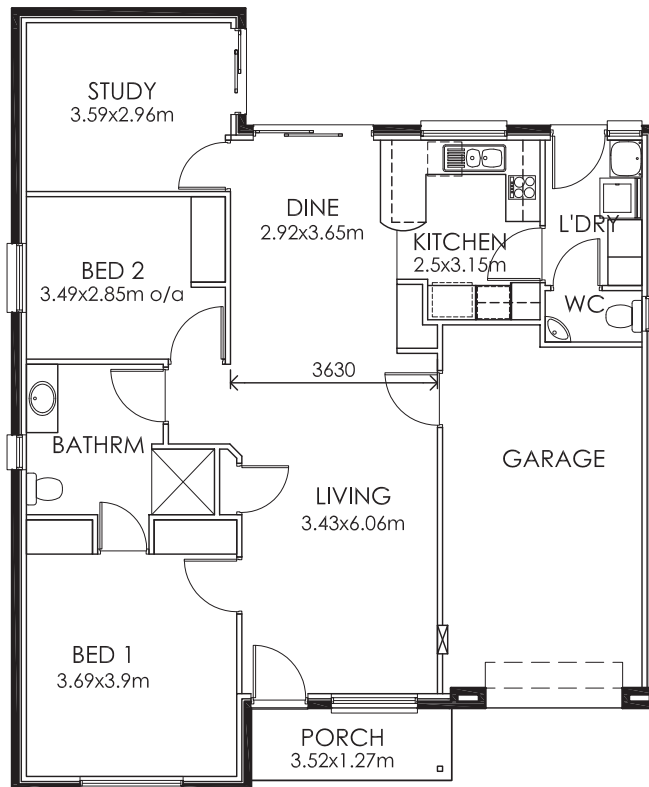

# Four Oaks

FRONT ELEVATION  
STYLE: AE1

## TYPE A1

DWELLING	130 SQM
PORCH	4.5 SQM
TOTAL	134.5 SQM