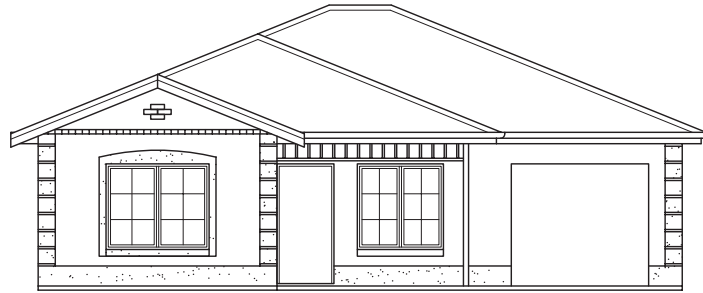

# Four Oaks

FRONT ELEVATION  
STYLE: AE1

## TYPE A1

DWELLING	130 SQM
PORCH	4.5 SQM
TOTAL	134.5 SQM